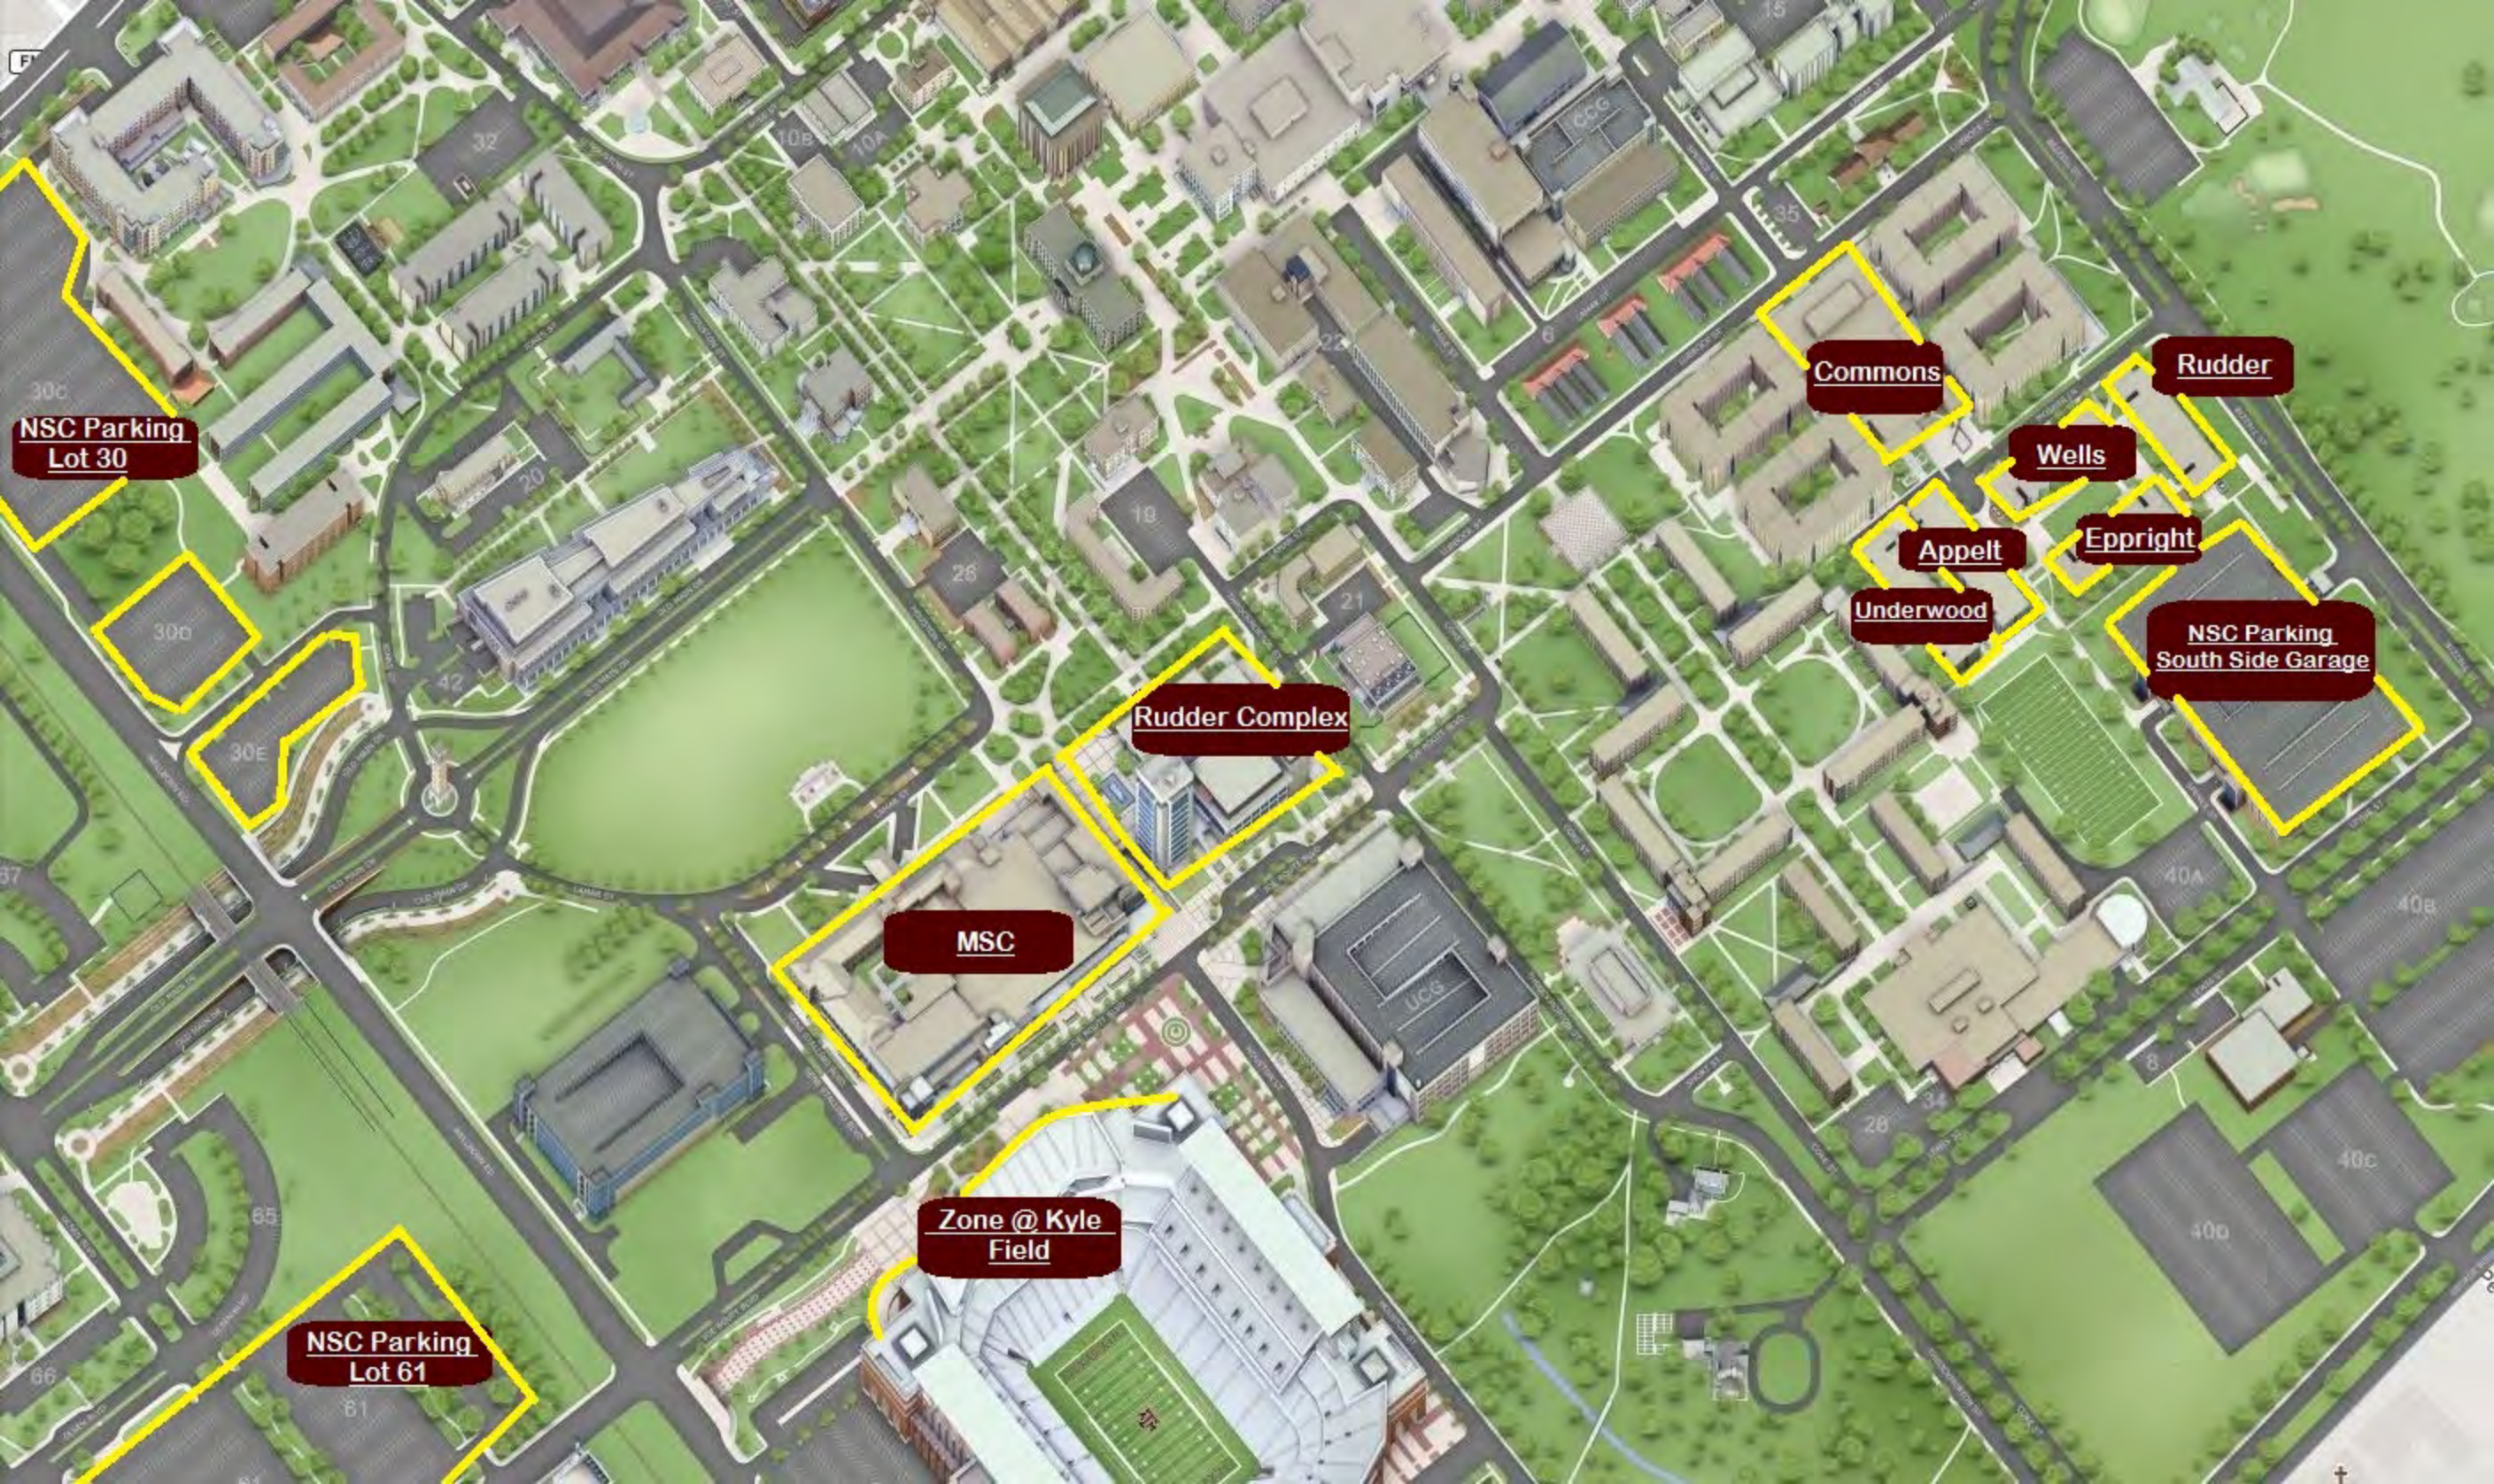

WHITE CREEK PARKING LOT 122A

NSC PARKING WCG GARAGE

West Campus Blvd

BUS ROUTE 3 DROP OFF

John Kimbrough Blvd.

Discovery Dr.

NSC Parking
Lot 30

Commons

Rudder

Wells

Appelt

Eppright

Underwood

NSC Parking
South Side Garage

Rudder Complex

MSC