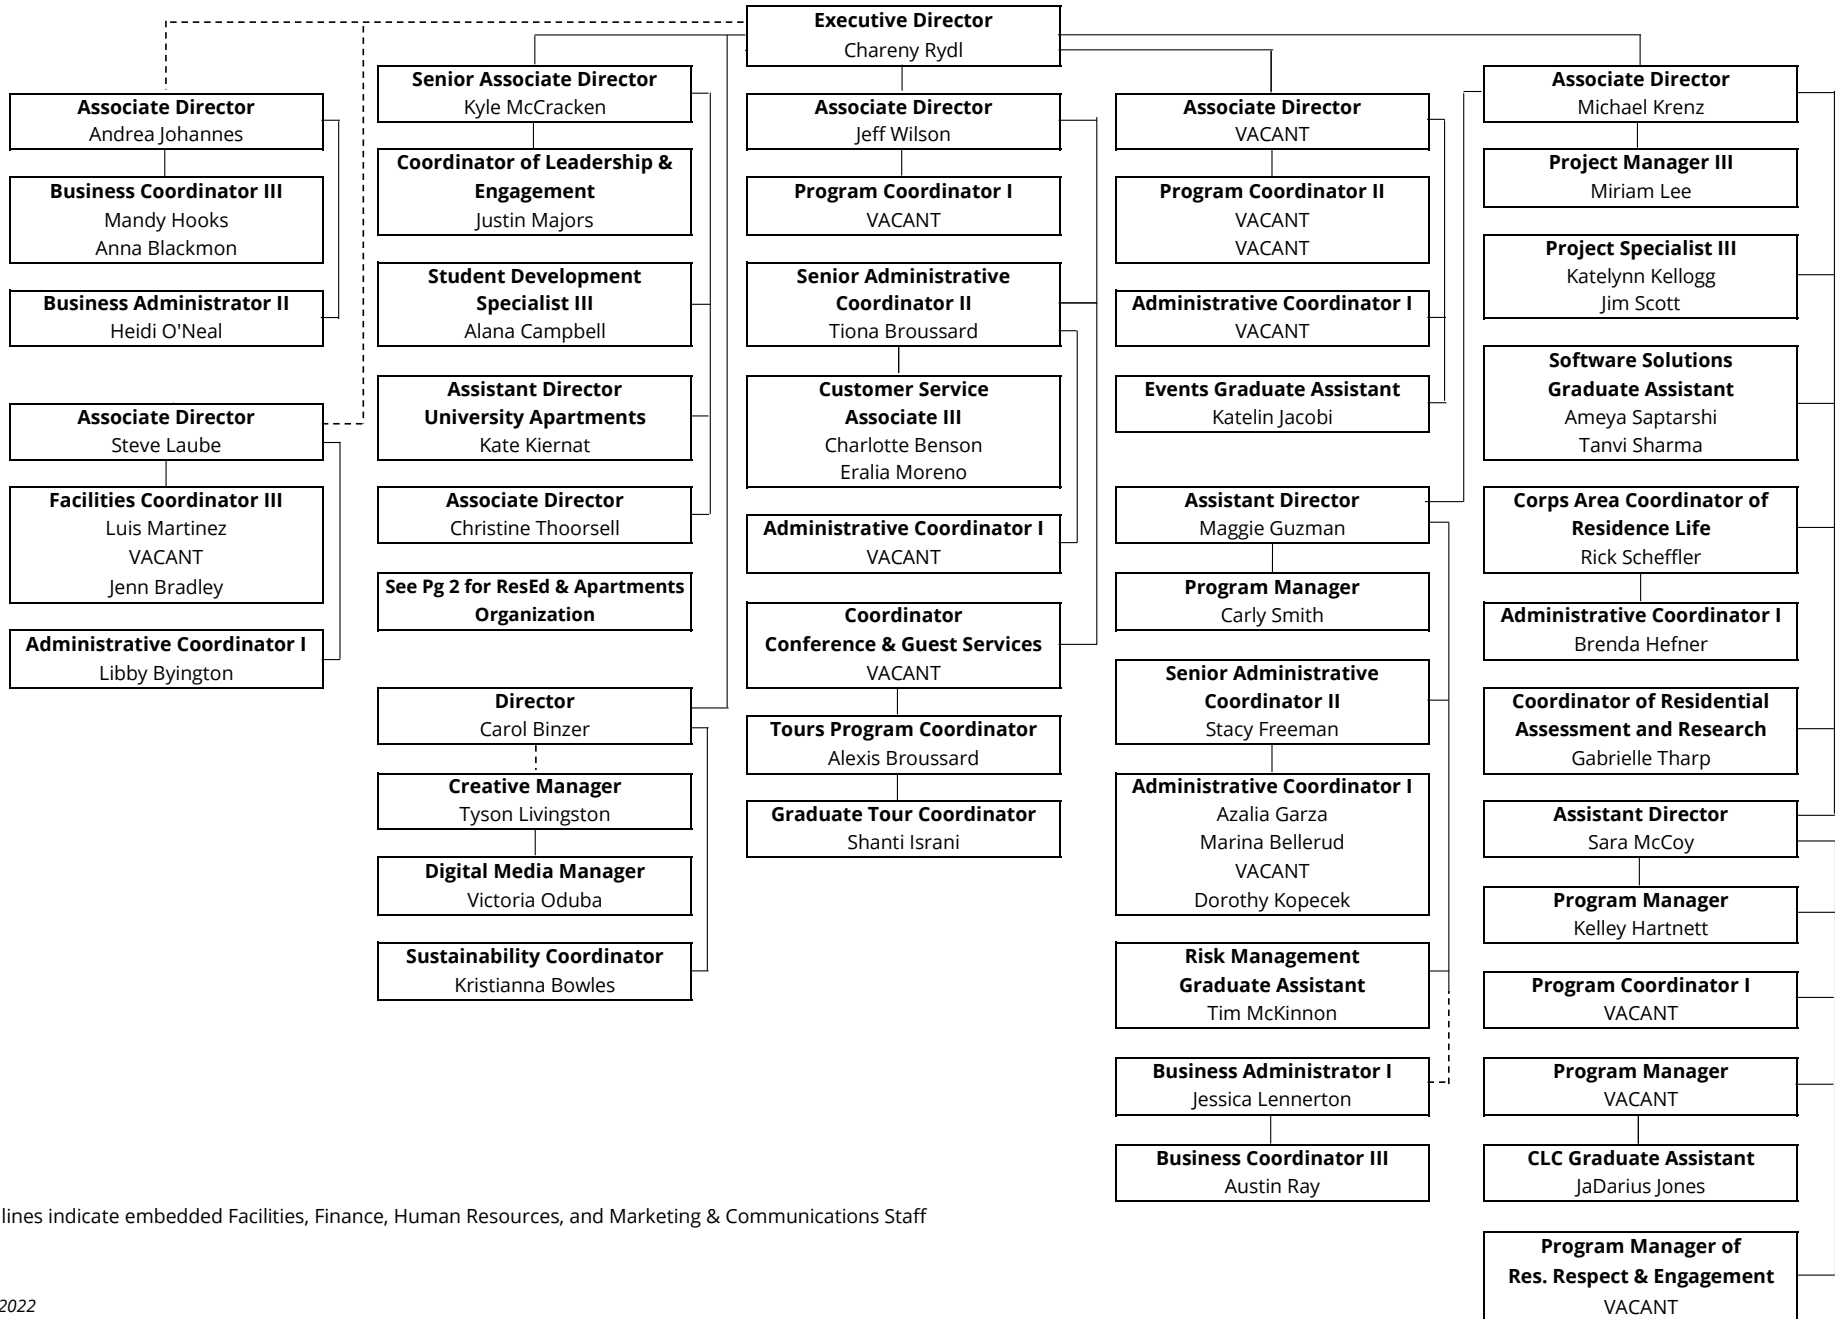

Texas A&M University
Department of Residence Life
Organizational Chart

Dotted lines indicate embedded Facilities, Finance, Human Resources, and Marketing & Communications Staff

Texas A&M University
Department of Residence Life
Organizational Chart