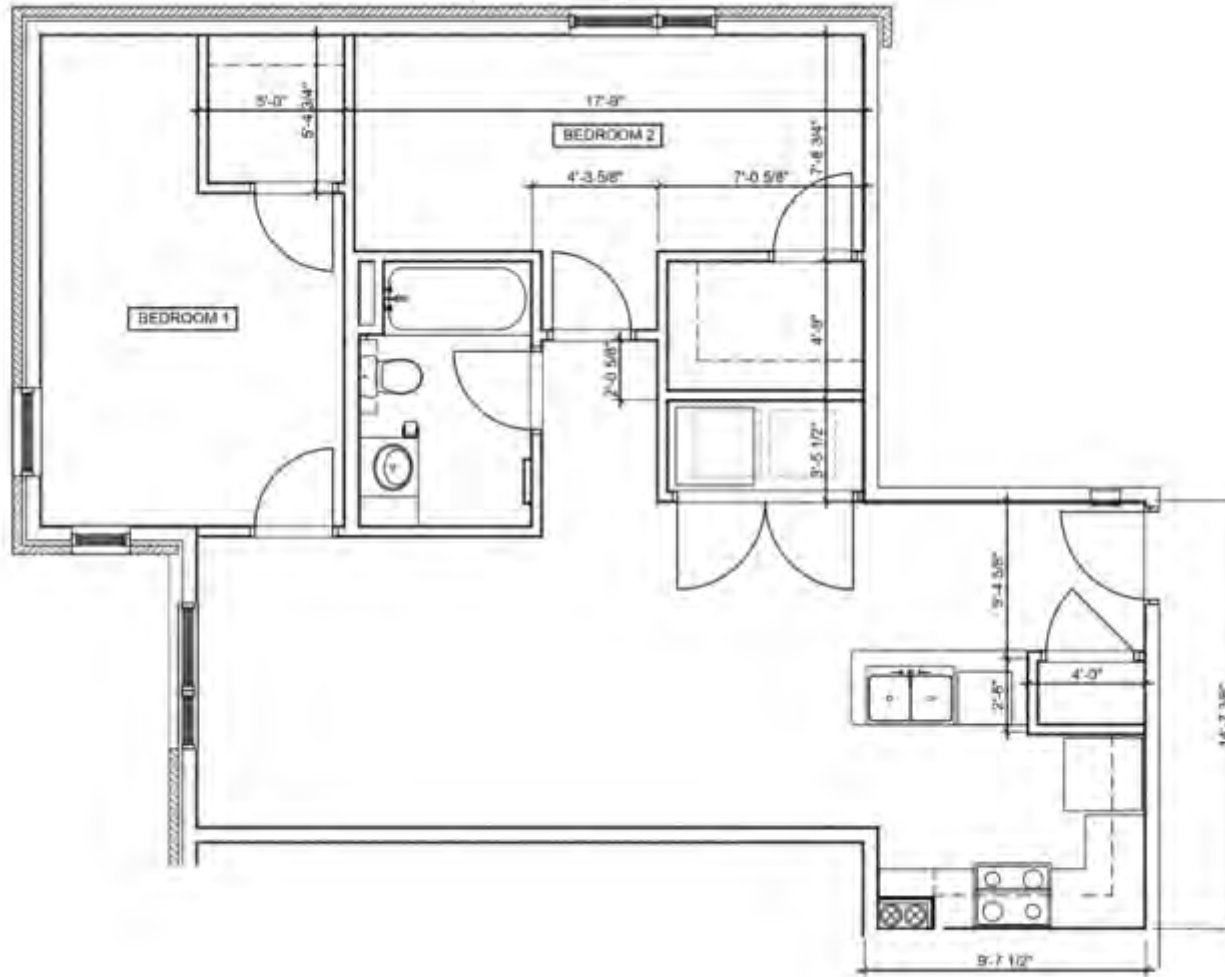

THE GARDENS APARTMENTS

RESIDENCE LIFE

2 Bedroom/1 Bathroom – Premium – 938 Sq Feet

THE GARDENS APARTMENTS

RESIDENCE LIFE

2 Bedroom/1 Bathroom – Premium – 938 Sq Feet

THE GARDENS APARTMENTS

RESIDENCE LIFE

2 Bedroom/1 Bathroom – Premium – 938 Sq Feet

THE GARDENS APARTMENTS

RESIDENCE LIFE

2 Bedroom/1 Bathroom – Premium – 962 Sq Feet

THE GARDENS APARTMENTS

RESIDENCE LIFE

2 Bedroom/1 Bathroom – Premium – 962 Sq Feet

THE GARDENS APARTMENTS

RESIDENCE LIFE

2 Bedroom/1 Bathroom – Premium – 962 Sq Feet