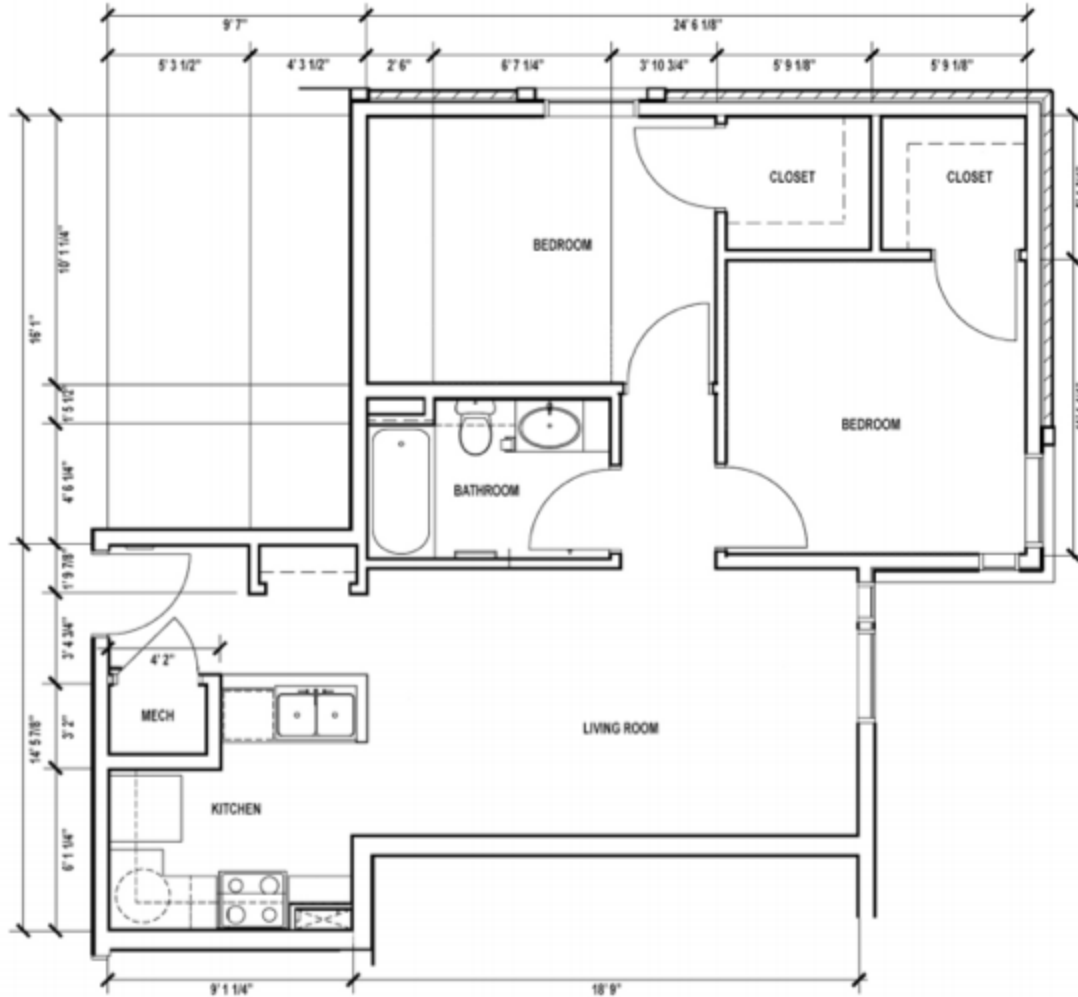

# THE GARDENS APARTMENTS

RESIDENCE LIFE

2 Bedroom/1 Bathroom – Standard – 791 Sq Feet

# THE GARDENS APARTMENTS

RESIDENCE LIFE

2 Bedroom/1 Bathroom – Standard – 809 Sq Feet