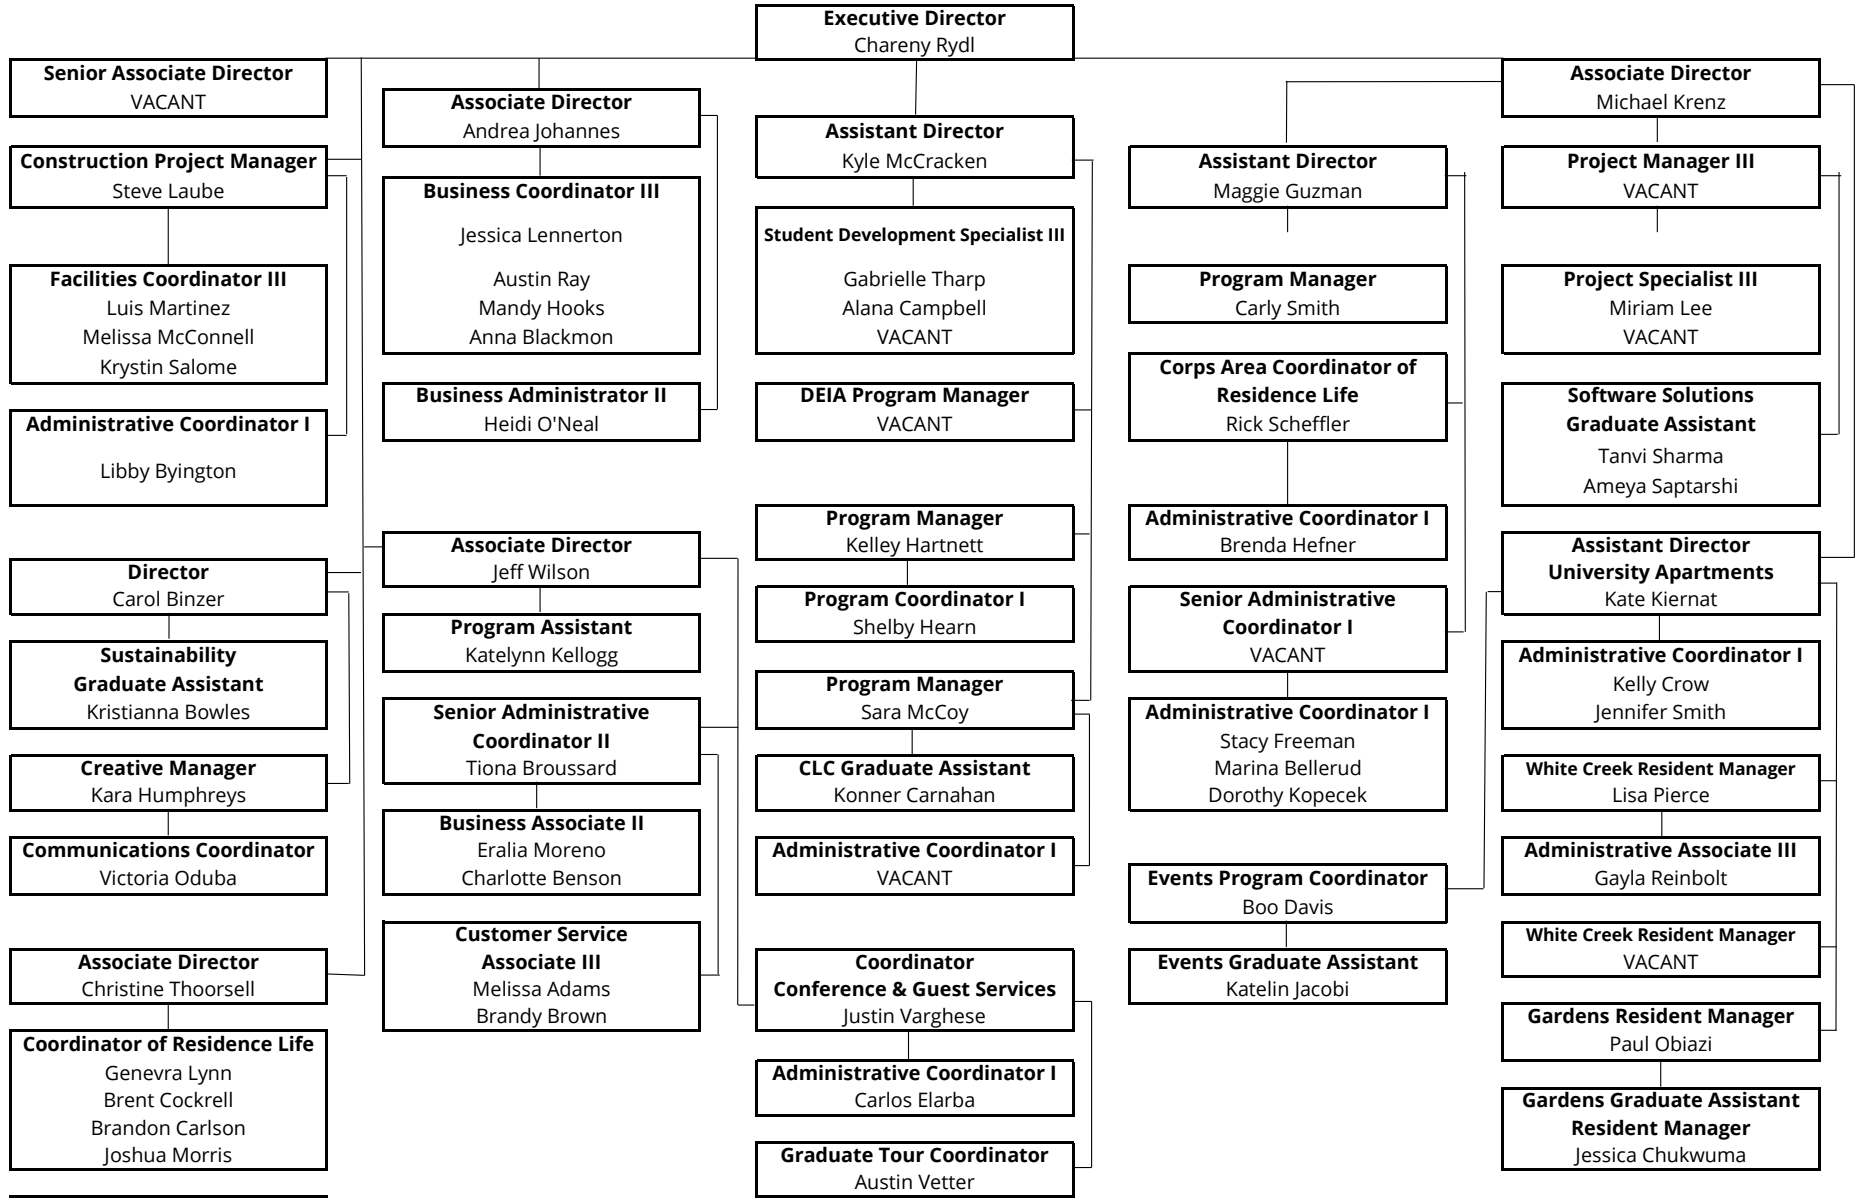

**Texas A&M University  
Department of Residence Life  
Organizational Chart  
Effective 09-01-2021**

See Pg 2 for ResEd Organization

Updated as of August 4, 2021

**Texas A&M University  
Department of Residence Life  
Organizational Chart**