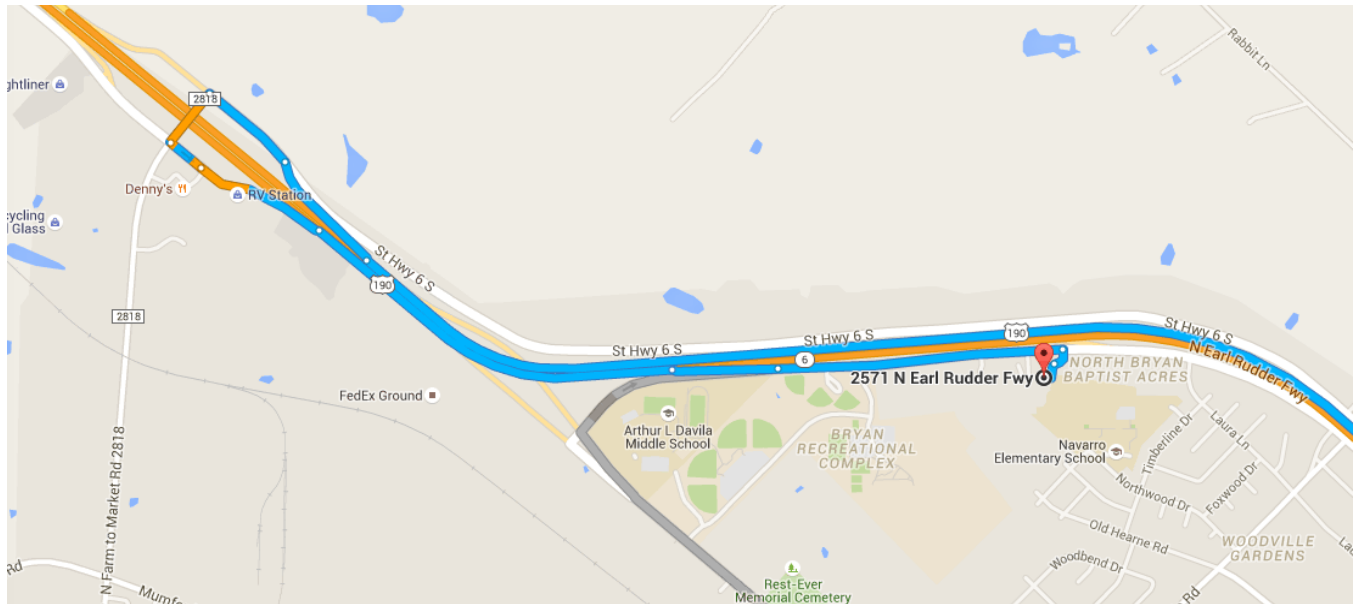

TEXAS DRIVERS LICENSE INFORMATION AND TESTING

Texas Department of Public Safety
2571 North Earl Rudder Freeway
Bryan, Texas 77803

(979)776-3110
<http://www.dps.texas.gov/>

Directions: Take Highway 6 north to the north end of Bryan. Take the FM 2818 exit. Merge onto the frontage road. Turn left onto FM 2818 across the Highway 6 bridge. Turn left onto the Highway 6 ramp going southbound. Keep left at the Highway 6 / Business 6 split. Take the first exit onto the frontage road. DPS Office will be on the right.

MOTOR VEHICLE REGISTRATION

★ Brazos County Tax Office
4151 County Park Ct.
Bryan, Texas 77802
(979) 775-9930
<http://www.brazostax.org/>
<http://www.dmv.tx.gov/forms>

Directions: Take University Drive east past Highway 6. Take a left onto Copperfield Drive, then take a right onto Pendleton Drive. The tax office will be on the left.