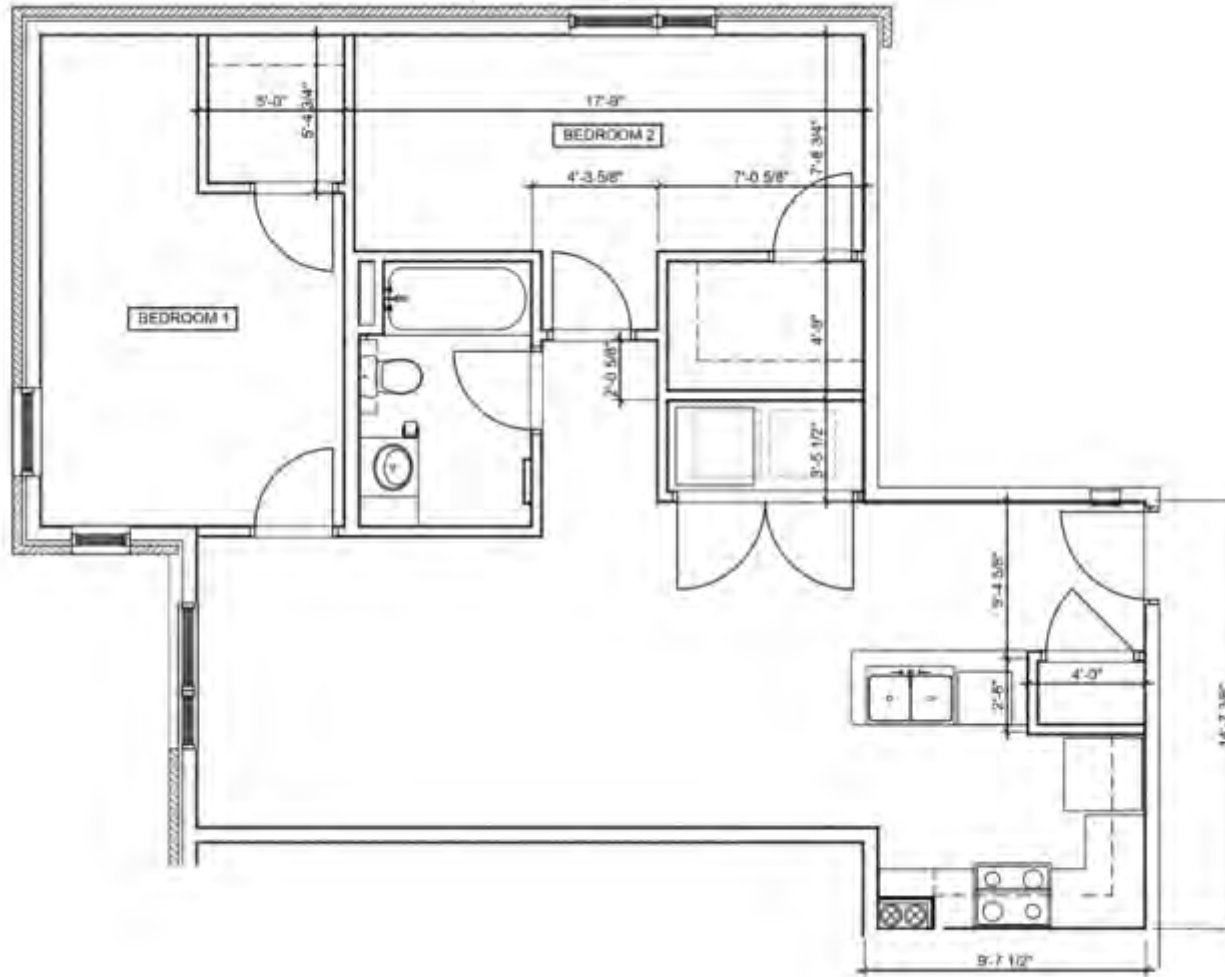

# THE GARDENS APARTMENTS

2 Bedroom/1 Bathroom – Premium – 938 Sq Feet

Residence Life  
DIVISION OF STUDENT AFFAIRS

# THE GARDENS APARTMENTS

2 Bedroom/1 Bathroom – Premium – 962 Sq Feet

Residence Life  
DIVISION OF STUDENT AFFAIRS