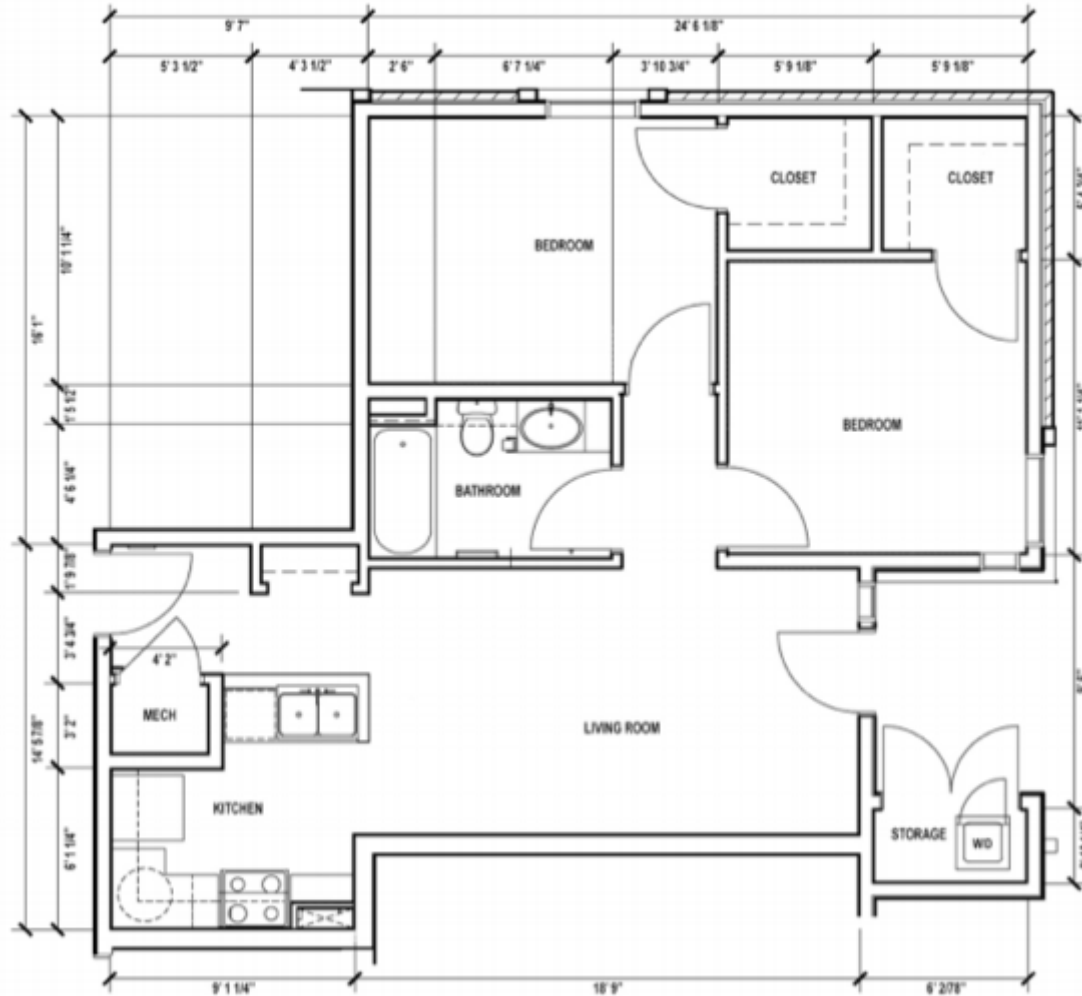

THE GARDENS APARTMENTS

2 Bedroom/1 Bathroom – Premium – 867 Sq Feet

Residence Life
DIVISION OF STUDENT AFFAIRS

THE GARDENS APARTMENTS

2 Bedroom/1 Bathroom – Premium – 867 Sq Feet

Residence Life
DIVISION OF STUDENT AFFAIRS

THE GARDENS APARTMENTS

2 Bedroom/1 Bathroom – Premium – 867 Sq Feet

Residence Life
DIVISION OF STUDENT AFFAIRS

THE GARDENS APARTMENTS

2 Bedroom/1 Bathroom – Premium – 907 Sq Feet

Residence Life
DIVISION OF STUDENT AFFAIRS

THE GARDENS APARTMENTS

2 Bedroom/1 Bathroom – Premium – 907 Sq Feet

Residence Life
DIVISION OF STUDENT AFFAIRS

THE GARDENS APARTMENTS

2 Bedroom/1 Bathroom – Premium – 907 Sq Feet

Residence Life
DIVISION OF STUDENT AFFAIRS