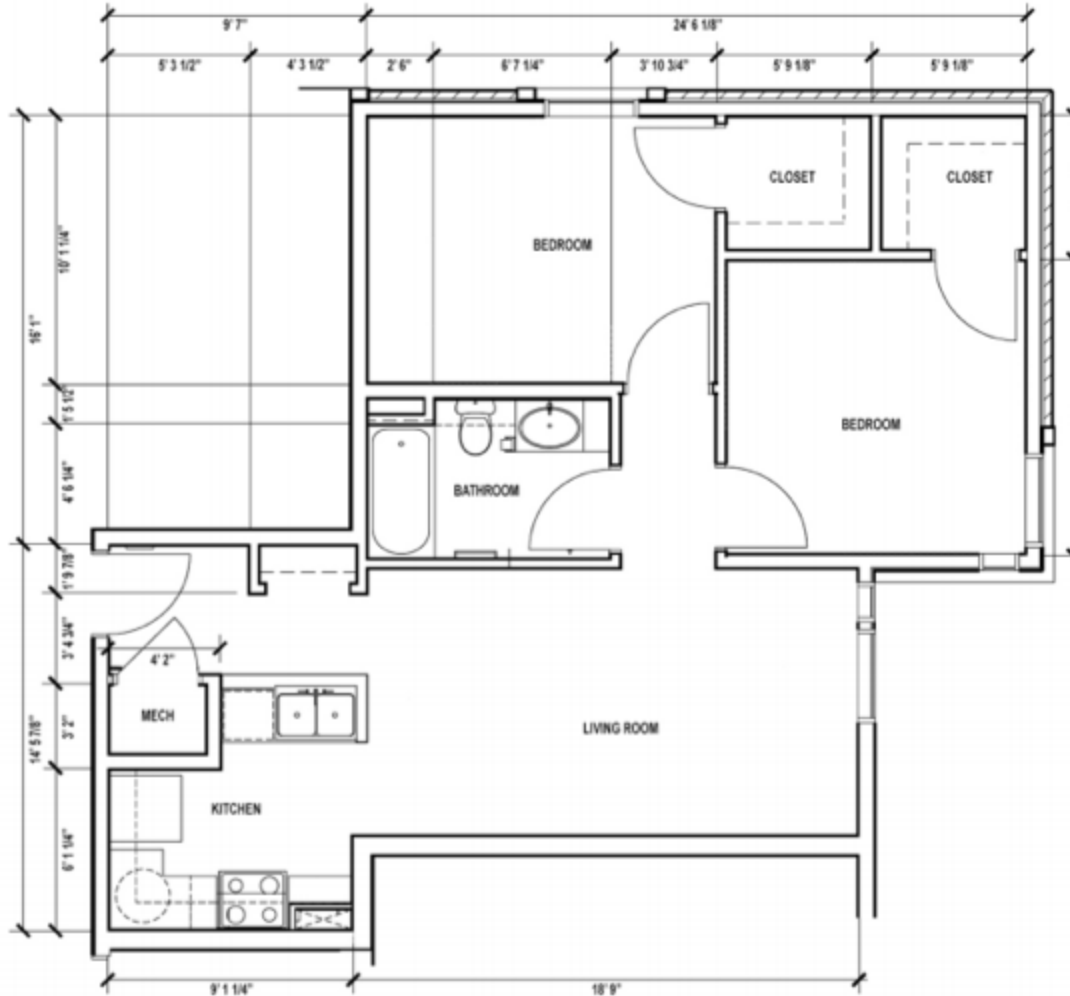

THE GARDENS APARTMENTS

2 Bedroom/1 Bathroom – Standard – 791 Sq Feet

Residence Life
DIVISION OF STUDENT AFFAIRS

THE GARDENS APARTMENTS

2 Bedroom/1 Bathroom – Standard – 791 Sq Feet

Residence Life
DIVISION OF STUDENT AFFAIRS

THE GARDENS APARTMENTS

2 Bedroom/1 Bathroom – Standard – 791 Sq Feet

Residence Life
DIVISION OF STUDENT AFFAIRS

THE GARDENS APARTMENTS

2 Bedroom/1 Bathroom – Standard – 809 Sq Feet

Residence Life
DIVISION OF STUDENT AFFAIRS

THE GARDENS APARTMENTS

2 Bedroom/1 Bathroom – Standard – 809 Sq Feet

Residence Life
DIVISION OF STUDENT AFFAIRS

THE GARDENS APARTMENTS

2 Bedroom/1 Bathroom – Standard – 809 Sq Feet

Residence Life
DIVISION OF STUDENT AFFAIRS