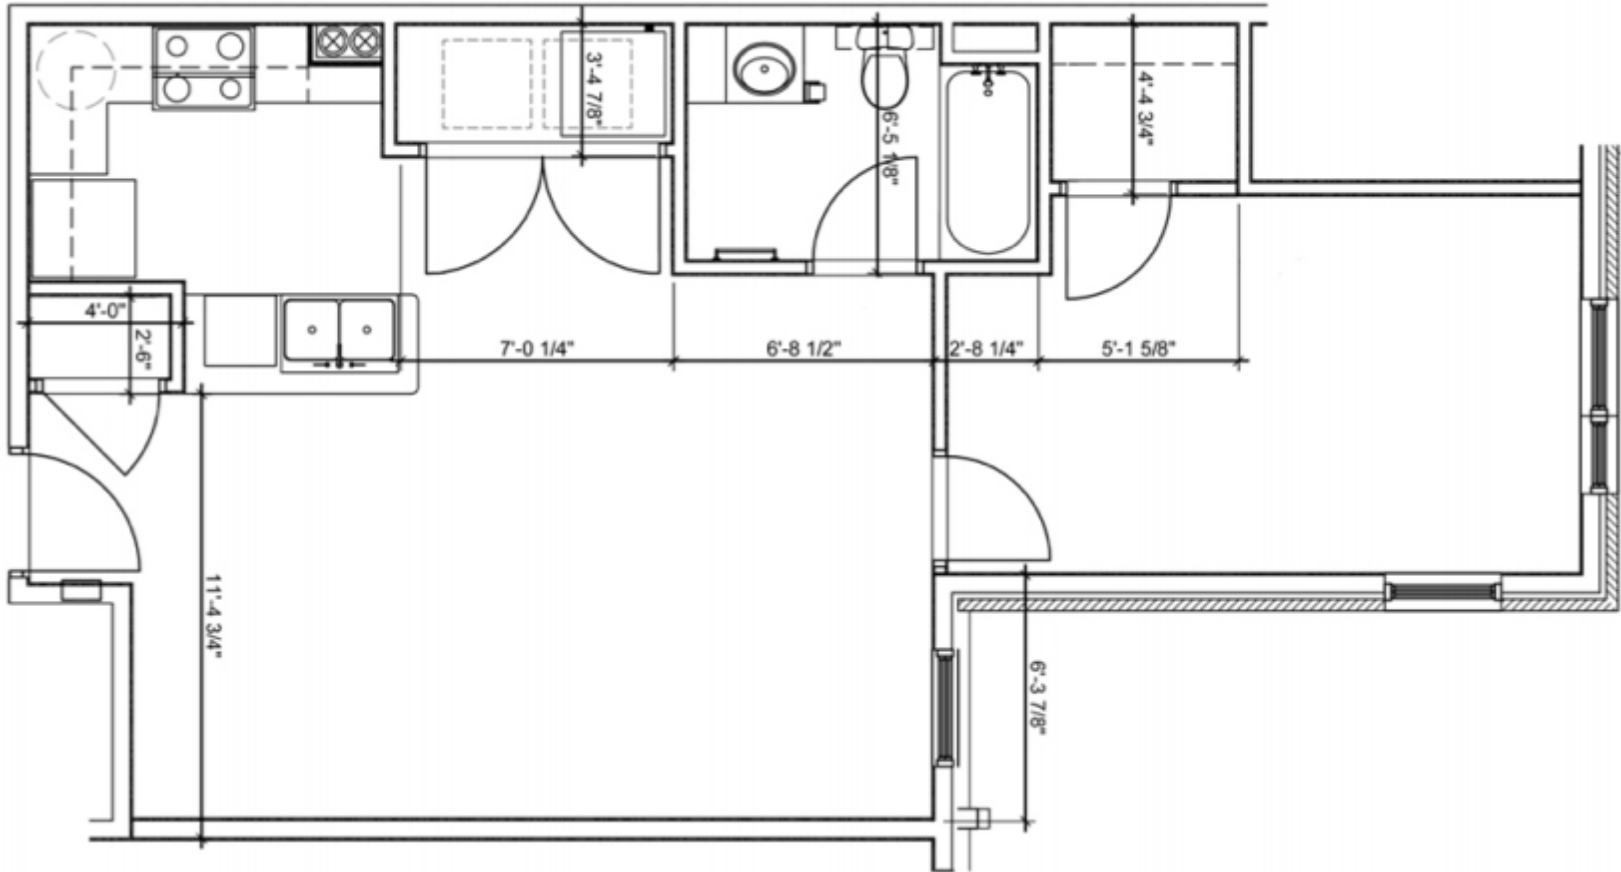

# THE GARDENS APARTMENTS

1 Bedroom/1 Bathroom – Premium – 730 Sq Feet

Residence Life  
DIVISION OF STUDENT AFFAIRS