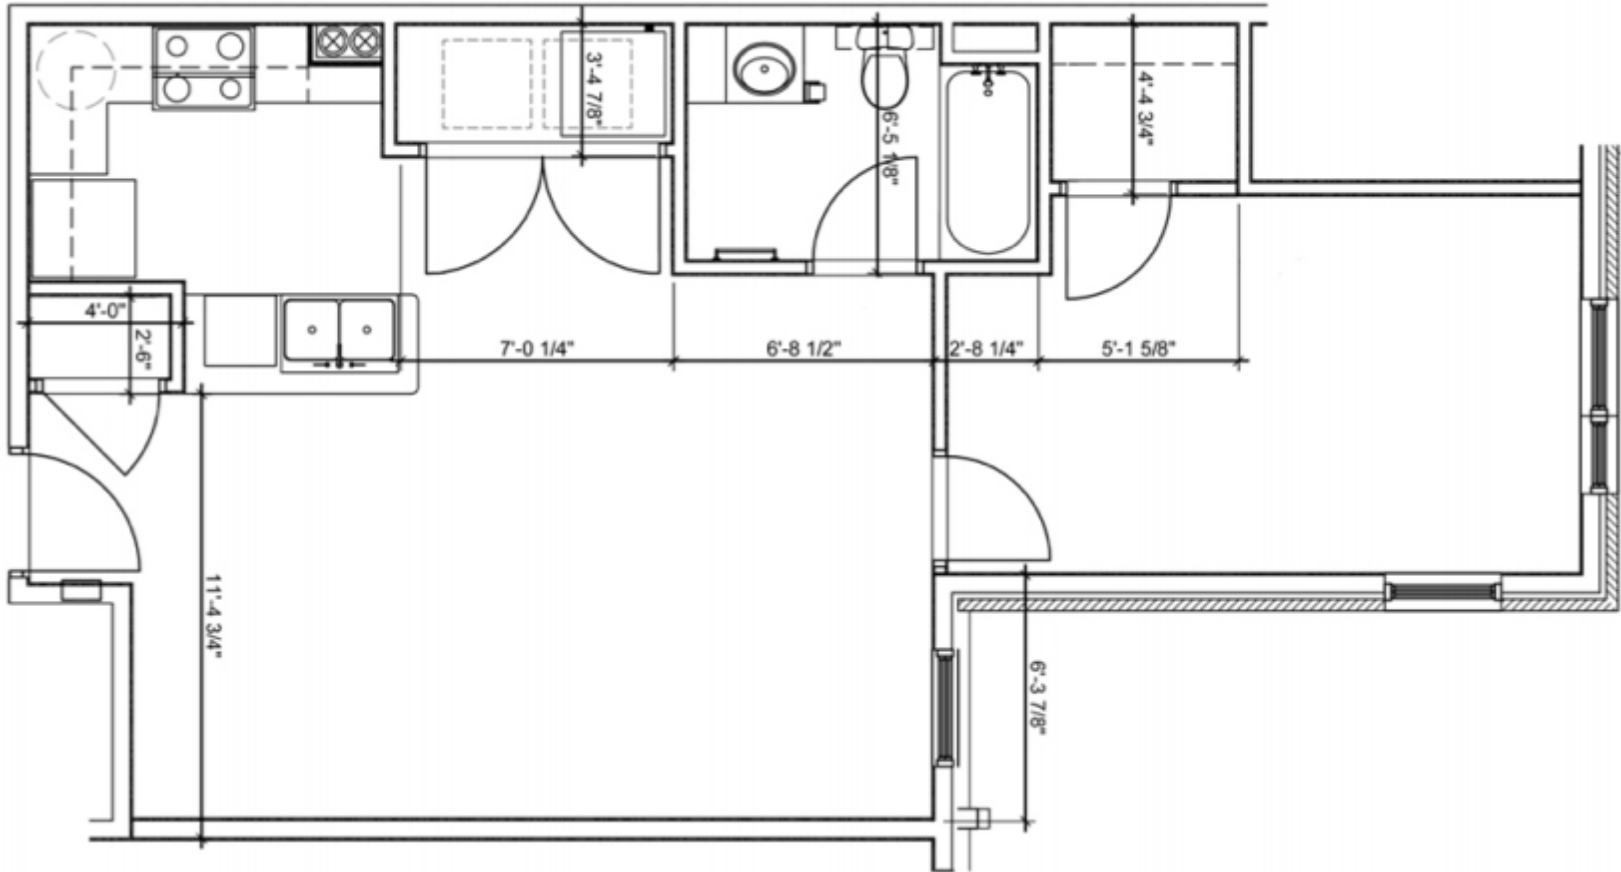

THE GARDENS APARTMENTS

RESIDENCE LIFE

1 Bedroom/1 Bathroom – Premium – 730 Sq Feet

THE GARDENS APARTMENTS

RESIDENCE LIFE

1 Bedroom/1 Bathroom – Premium – 730 Sq Feet

THE GARDENS APARTMENTS

RESIDENCE LIFE

1 Bedroom/1 Bathroom – Premium – 730 Sq Feet

THE GARDENS APARTMENTS

RESIDENCE LIFE

1 Bedroom/1 Bathroom – Premium – 751 Sq Feet

THE GARDENS APARTMENTS

RESIDENCE LIFE

1 Bedroom/1 Bathroom – Premium – 751 Sq Feet

THE GARDENS APARTMENTS

RESIDENCE LIFE

1 Bedroom/1 Bathroom – Premium – 751 Sq Feet