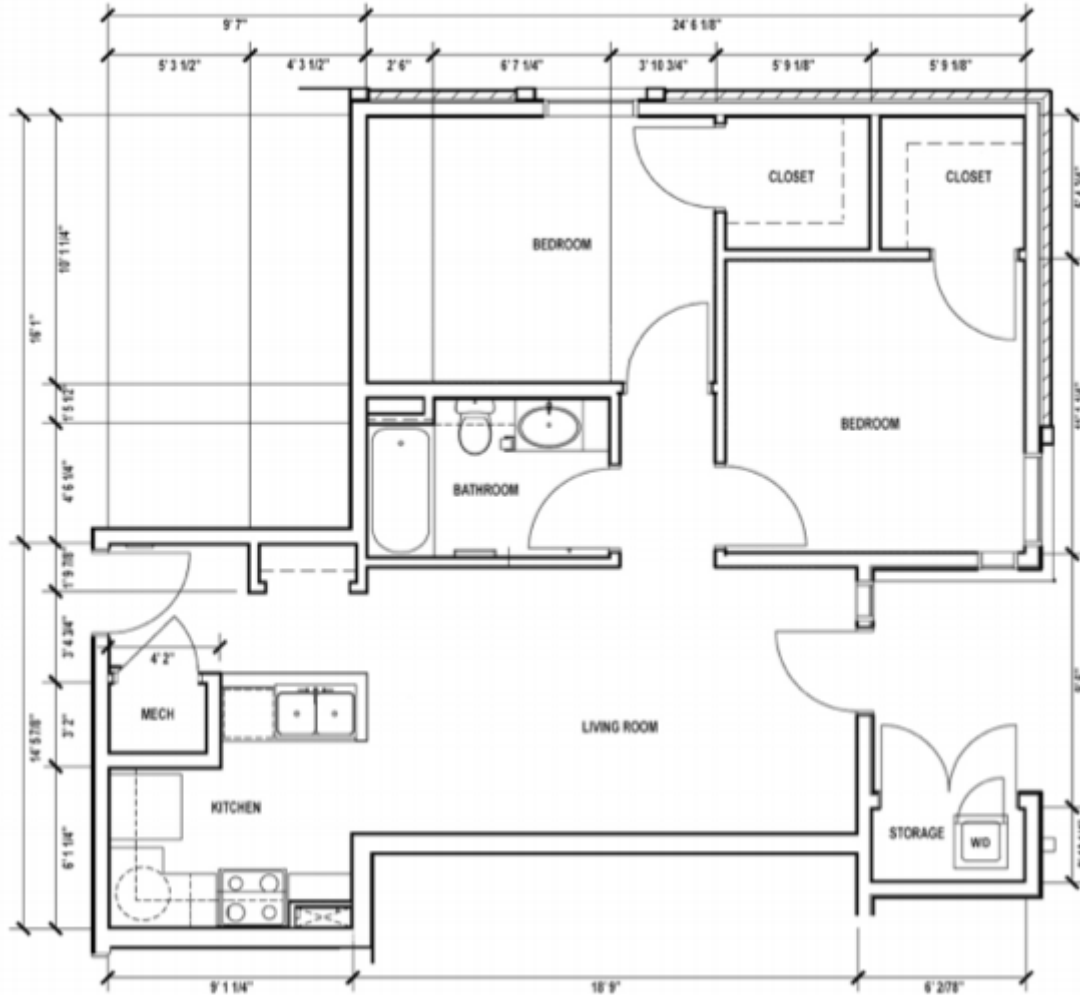

THE GARDENS APARTMENTS

RESIDENCE LIFE

2 Bedroom/1 Bathroom – Premium – 867 Sq Feet

THE GARDENS APARTMENTS

RESIDENCE LIFE

2 Bedroom/1 Bathroom – Premium – 867 Sq Feet

THE GARDENS APARTMENTS

RESIDENCE LIFE

2 Bedroom/1 Bathroom – Premium – 867 Sq Feet

THE GARDENS APARTMENTS

RESIDENCE LIFE

2 Bedroom/1 Bathroom – Premium – 907 Sq Feet

THE GARDENS APARTMENTS

RESIDENCE LIFE

2 Bedroom/1 Bathroom – Premium – 907 Sq Feet

THE GARDENS APARTMENTS

RESIDENCE LIFE

2 Bedroom/1 Bathroom – Premium – 907 Sq Feet